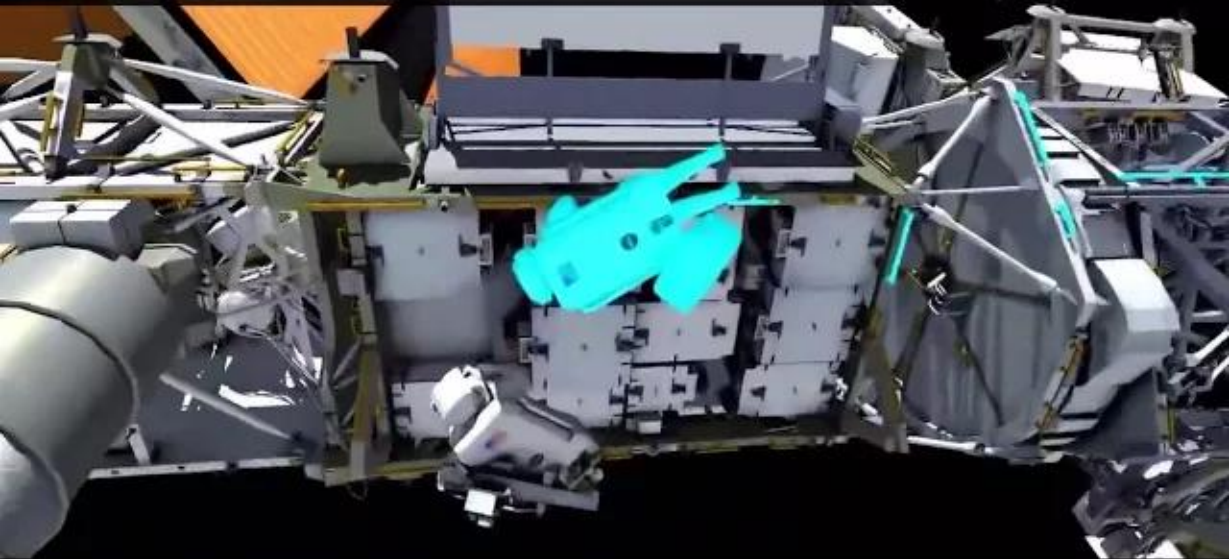

**THIS IS THE FIRST OF TWO SPACEWALKS  
TO UPGRADE STATION POWER SYSTEMS**

1  
00:00:00,000 --> 00:00:03,430

And

2  
00:00:10,780 --> 00:00:07,570

then

3  
00:00:18,010 --> 00:00:15,160

he doesn't want to talk to you only